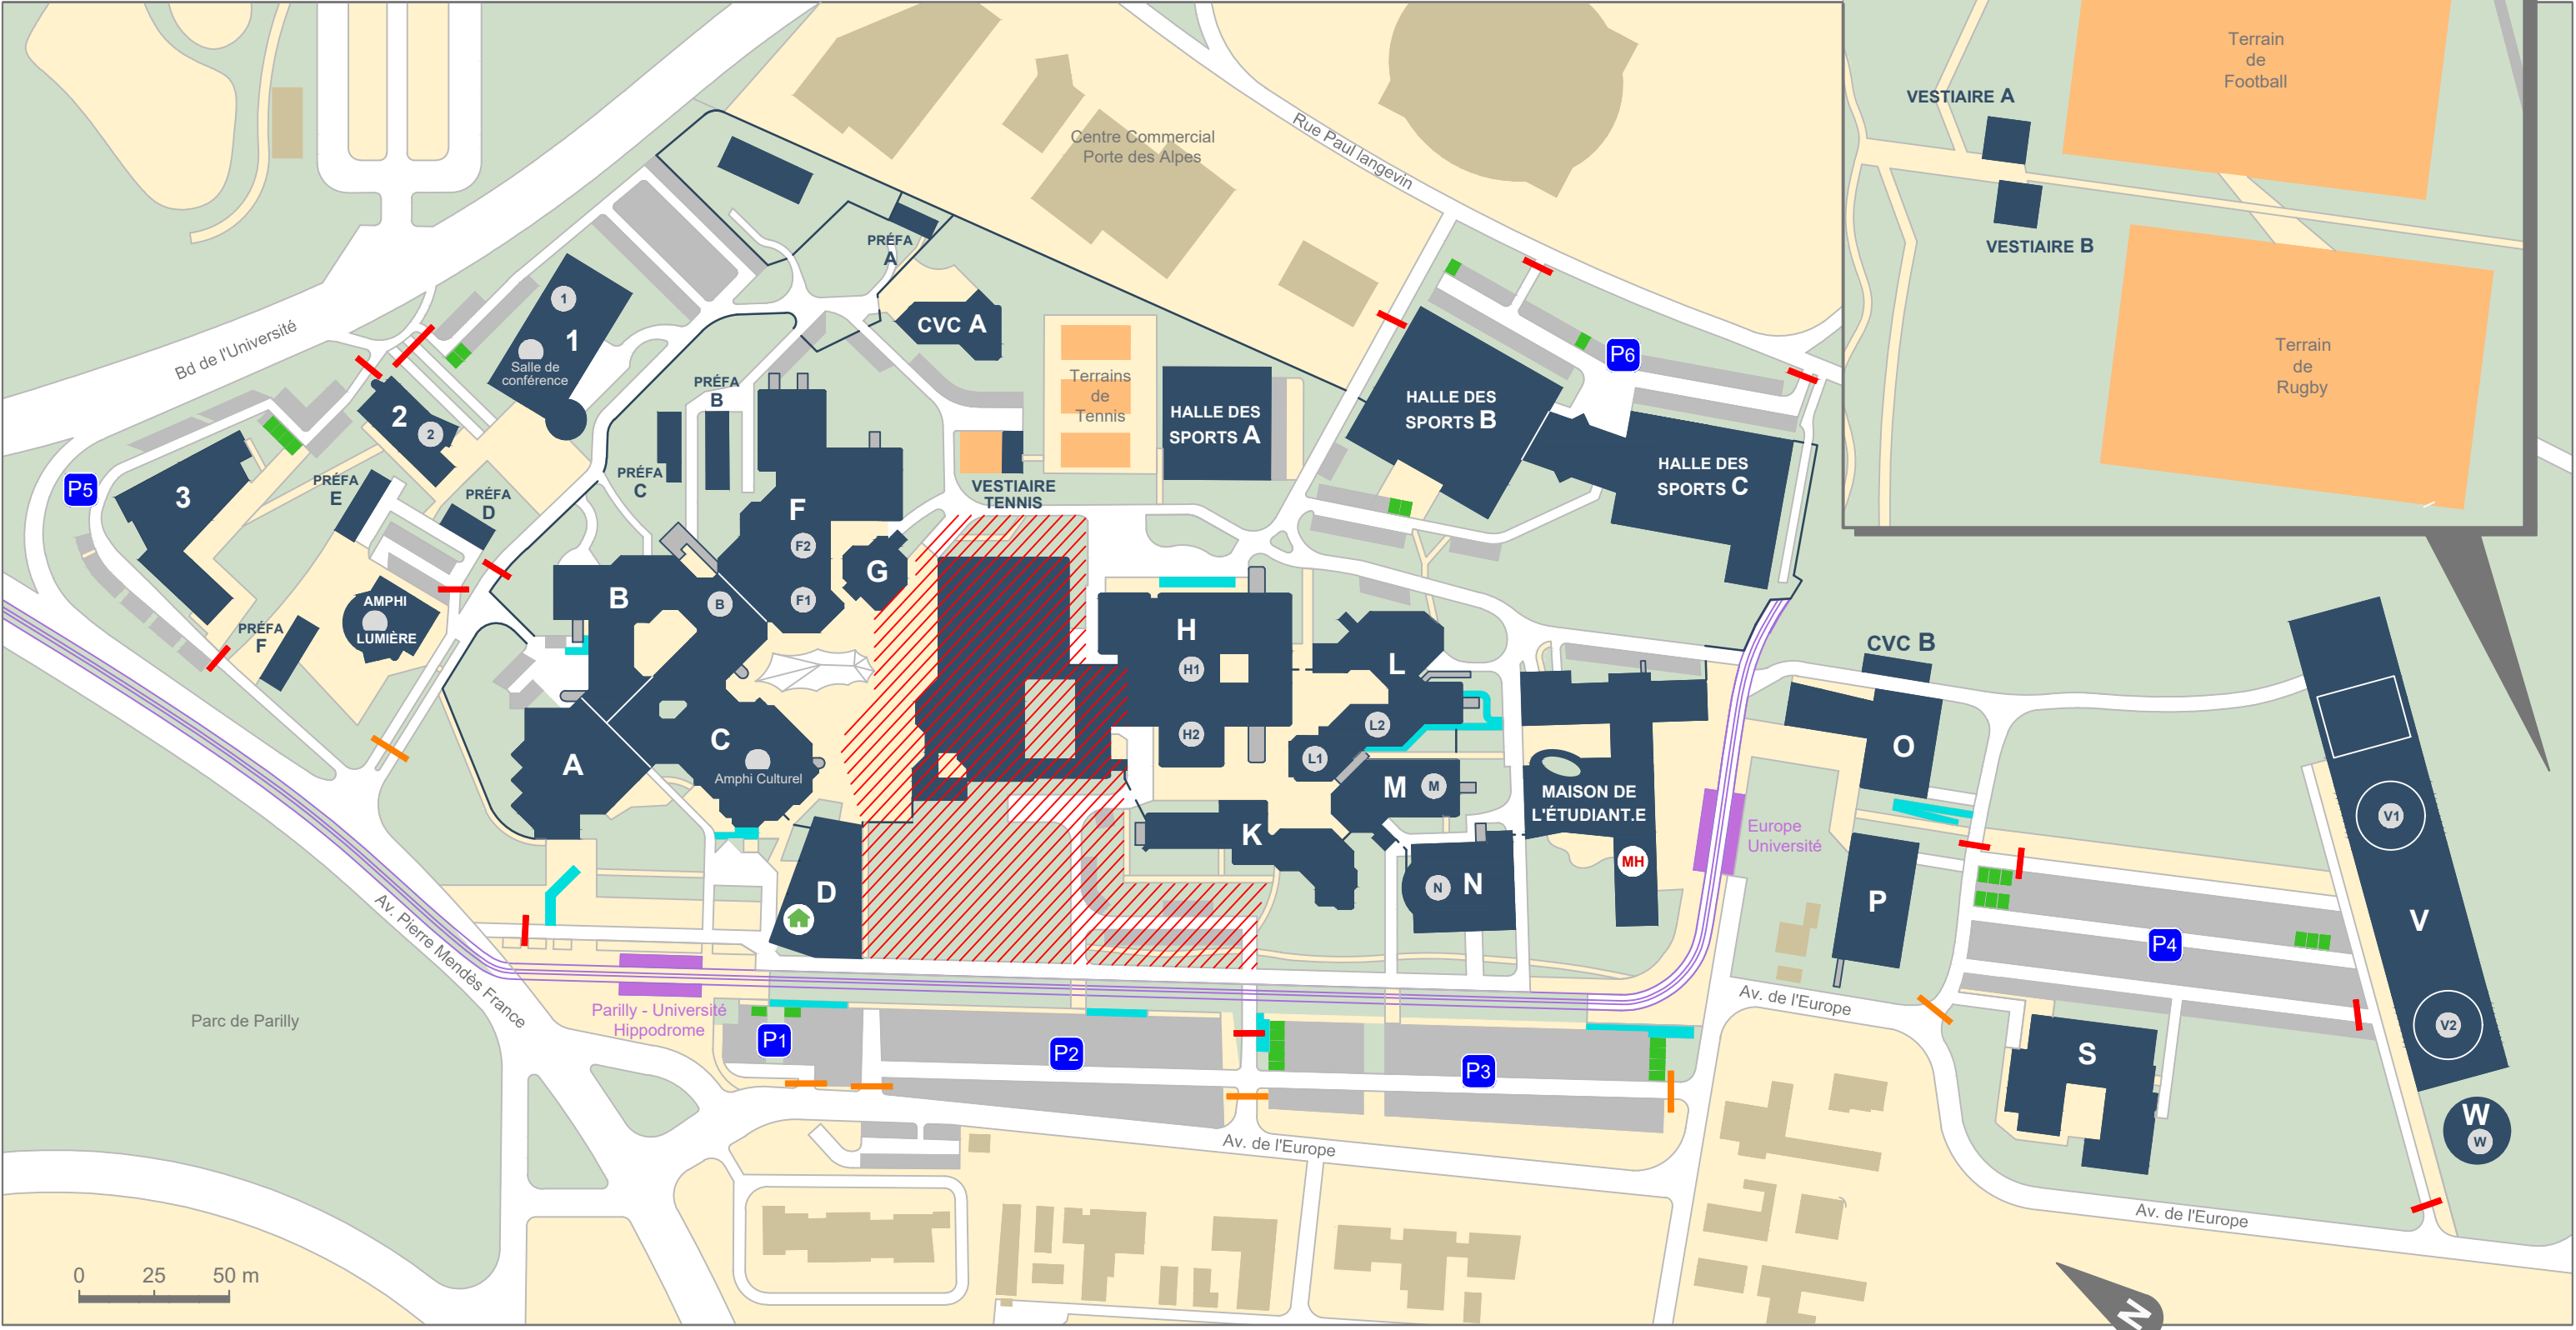

# CAMPUS PORTE DES ALPES 2021-2022

## GRANDS TERRAINS

### LEGENDE

- ZONE CHANTIER
- BATIMENT
- PARKING
- ESCALIER EXTERIEUR
- ACCUEIL
- ACCES PMR
- AMPHITHEATRE
- STATION DE TRAMWAY
- BARRIERE
- MISSION HANDICAP
- PLACES PMR